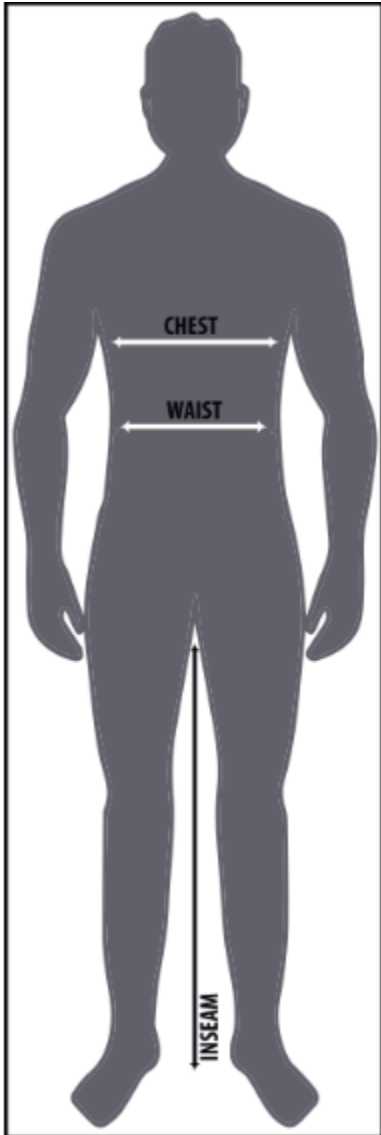

Alfred's Sports Shop

HOW TO MEASURE:

CHEST: MEASUREMENT AROUND BODY, UNDER ARMS, AND OVER FULLEST PART OF CHEST

WAIST: MEASUREMENT AROUND THE SMALLEST PART OF THE TORSO AREA

INSEAM: MEASUREMENT FROM THE CROTCH TO FLOOR (WITHOUT SHOES)

Jersey Size	Youth XS	Youth S	Youth M	Youth L	Adult S	Adult M	Adult L	Adult XL
Chest	24-26	26-28	28-30	30-32	34-36	38-40	42-44	46-48

Pants Size	Youth XS	Youth S	Youth M	Youth L	Adult S	Adult M	Adult L	Adult XL
Waist	20-22	22-24	24-26	26-28	28-30	31-34	35-38	39-42
Inseam	22	24	26	28	29	30	31	32